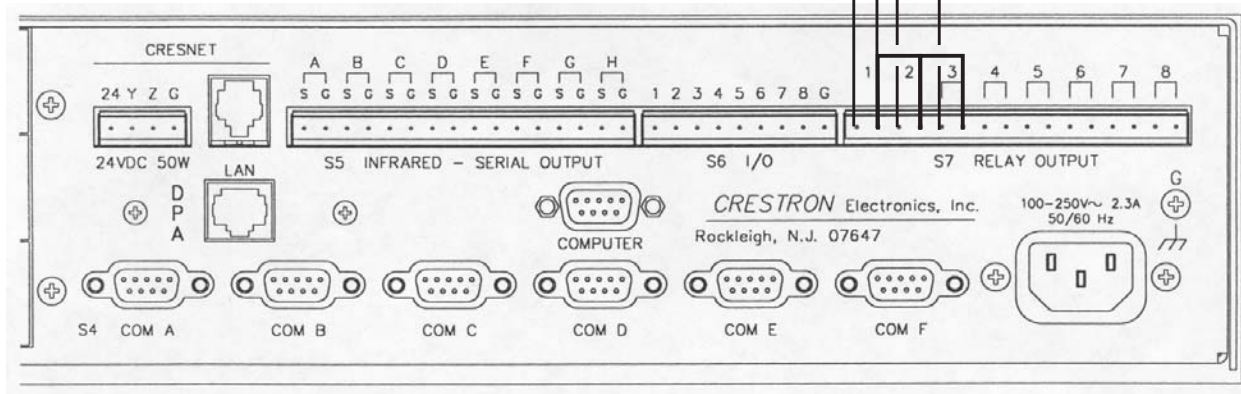

RTS Dry Contact Interface
Part No. 6300454

400m sec. Momentary for Up/Down
Maintained for Tilting
Up/Common
Down/Common
Up/Down/Common for Stop

Part No. CNMSX - PRO
Rear View