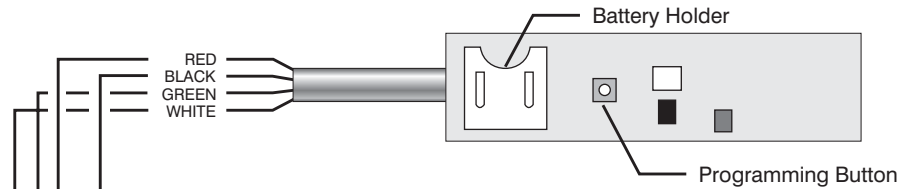

RTS Dry Contact Interface
Part No. 6300454

400m sec. Momentary for Up/Down
Maintained for Tilting
Up/Common
Down/Common
Up/Down/Common for Stop

Part No. CNMSX - PRO
Rear View