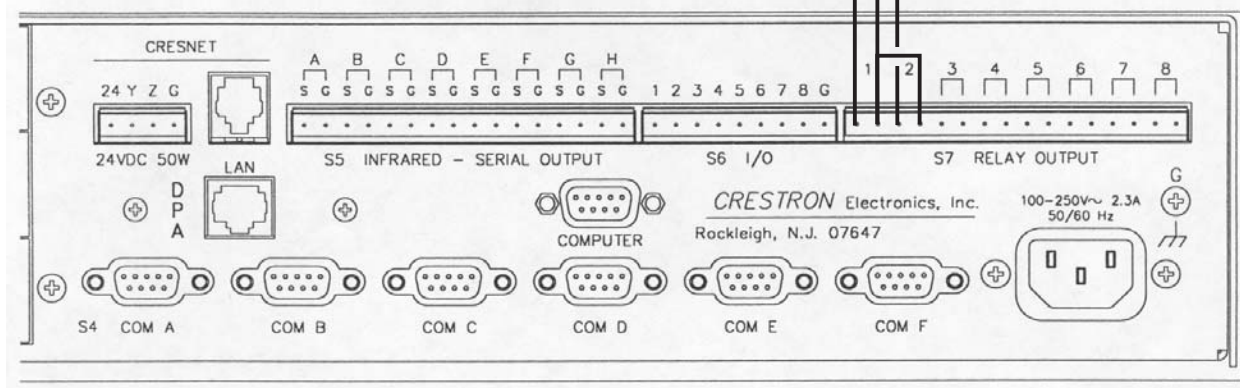

Moduline 8100
Part No. 6150476

400m sec. Momentary for Tilting
Maintained for Up/Down
Up/Common
Down/Common
Up/Down/Common for Stop

Part No. CNMSX - PRO
Rear View