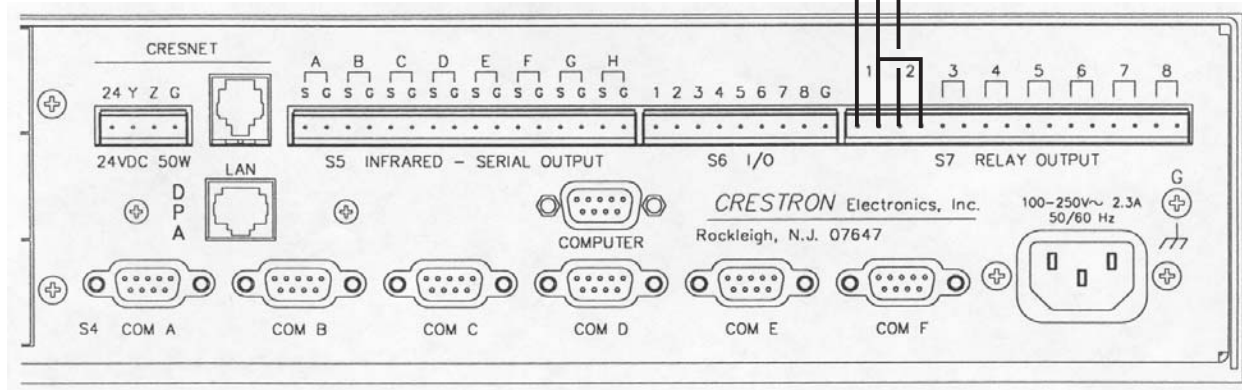

Moduline 10000
Part No. 6150471

400m sec. Momentary for Up/Down
Up/Common
Down/Common
Up/Down/Common for Stop

Part No. CNMSX - PRO
Rear View