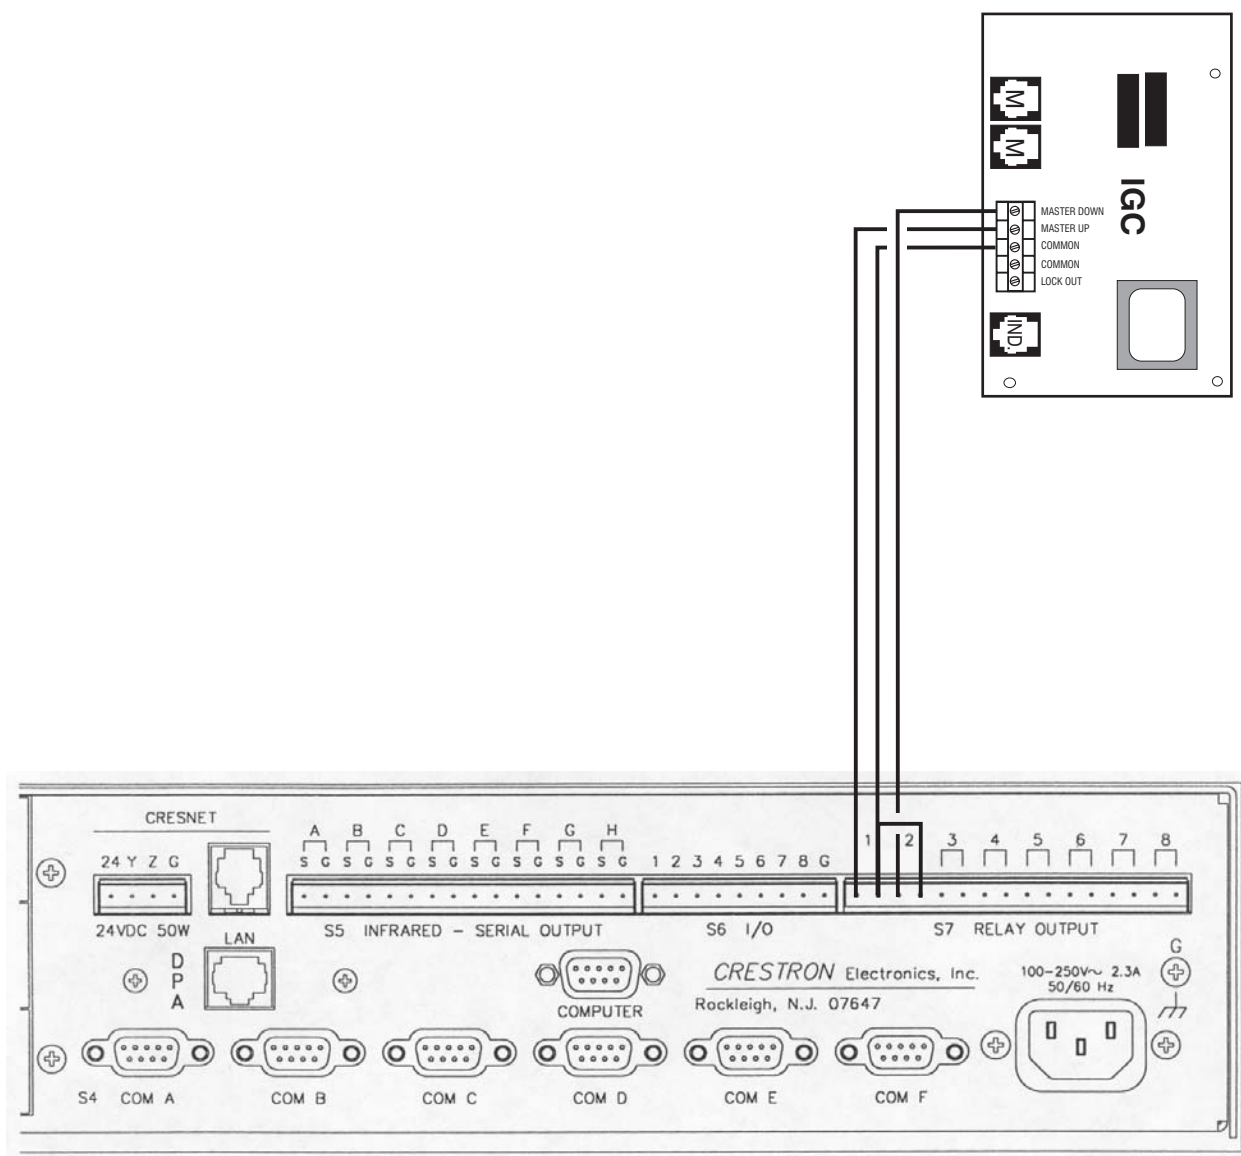

IGC
Part No. 6300717

400m sec. Momentary for Up/Down
Up/Common
Down/Common
Up/Down/Common for Stop

Part No. CNMSX - PRO
Rear View