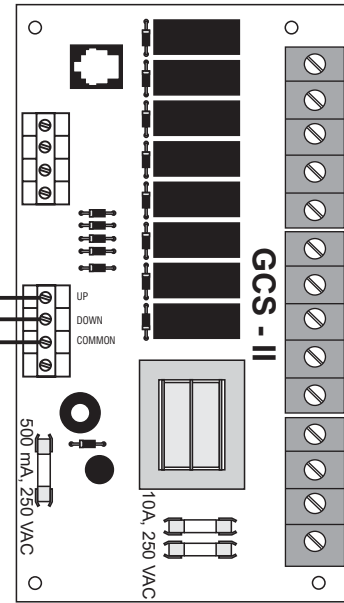

GCS-II  
Part No. 6300123

Maintained for Up/Down  
Up/Common  
Down/Common  
Release Contact for Stop

Part No. CNMSX - PRO  
Rear View