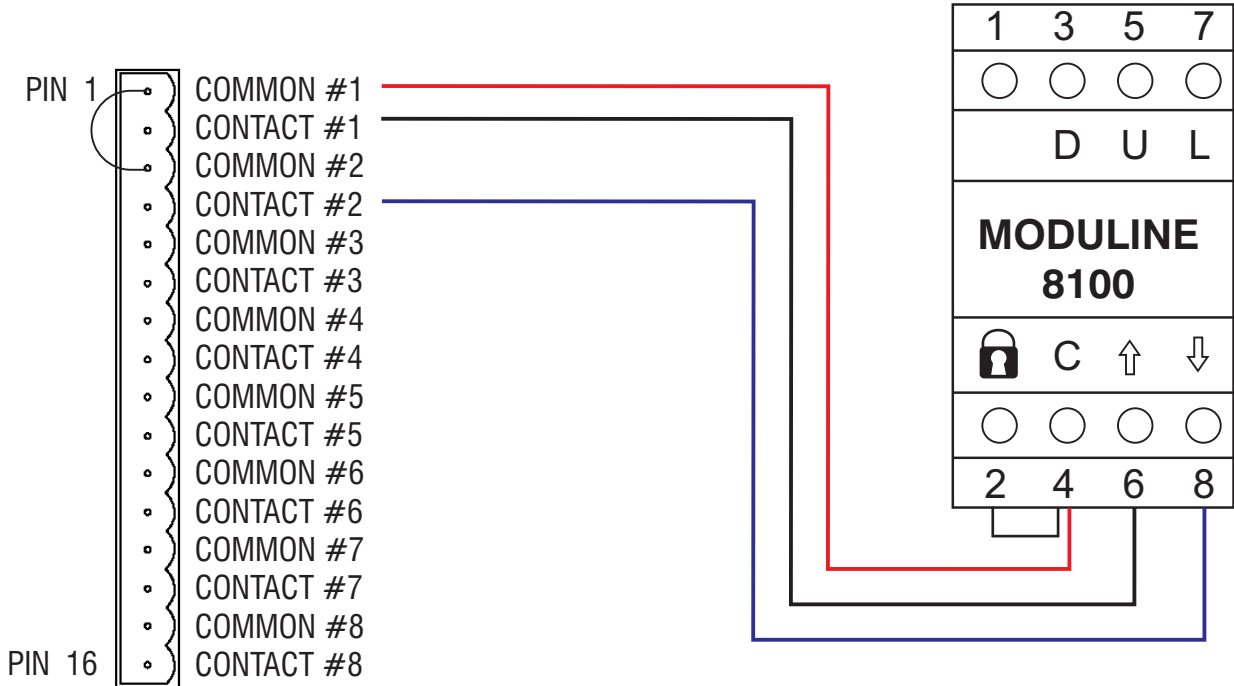

Moduline 8100
Part No. 6150476

400m sec. Momentary for tilting
Maintained for Up/Down
Up/Common
Down/Common
Up/Down/Common for Stop

Part No. AXC - REL8