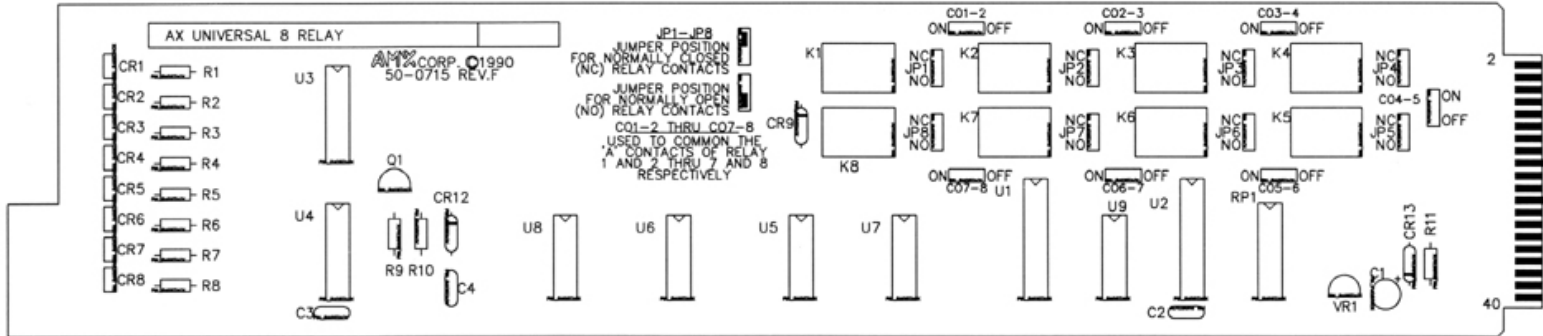

Moduline 8100
Part No. 6150476

400m sec. Momentary for tilting
Maintained for Up/Down
Up/Common
Down/Common
Up/Down/Common for Stop

Part No. AXC - REL8