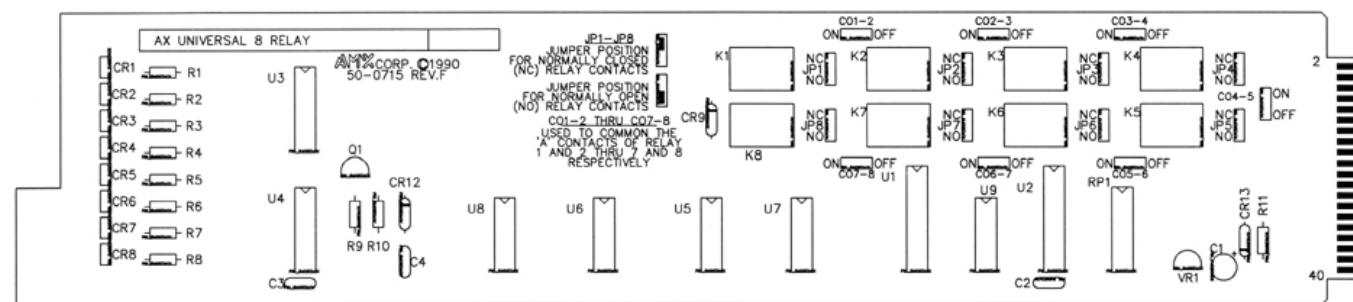

IGC-HB
Part No. 6300030

400m sec. Momentary for Up/Down
Maintained for Tilting
Up/Common
Down/Common
Up/Down/Common for Stop

Part No. AXC - REL8