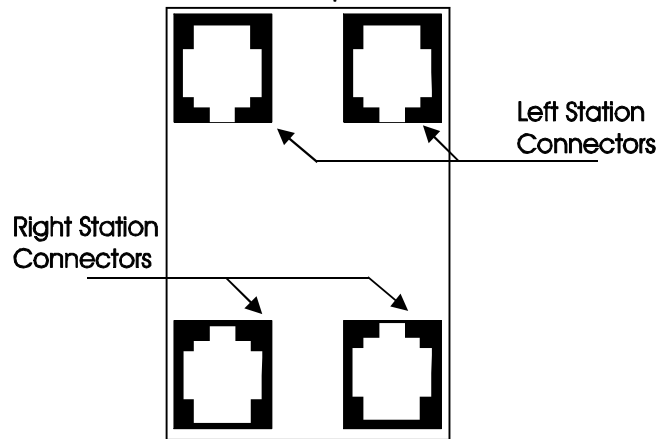

Rear View
Top**SINGLE SWITCH STATION**
CAT. NO: 6300908 (WHITE)
6300937 (IVORY)

Front View

Rear View
Top**DOUBLE SWITCH STATION**
CAT. NO: 6300909 (WHITE)
6300938 (IVORY)

NOTE: There are two connectors per station, either connector may be used.