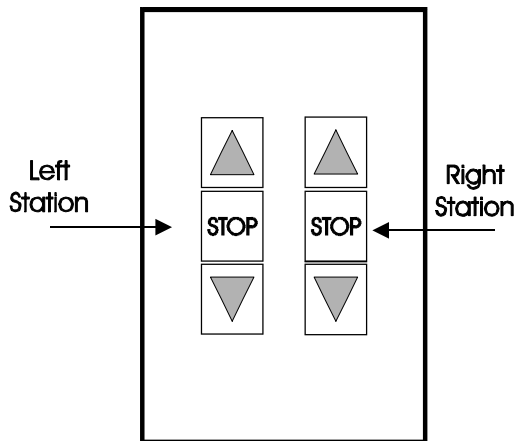

Rear View
Top**SINGLE SWITCH STATION**
CAT. NO: 6300908 (WHITE)
6300937 (IVORY)

Front View

Rear View
Top**DOUBLE SWITCH STATION**
CAT. NO: 6300909 (WHITE)
6300938 (IVORY)

NOTE: There are two connectors per station, either connector may be used.