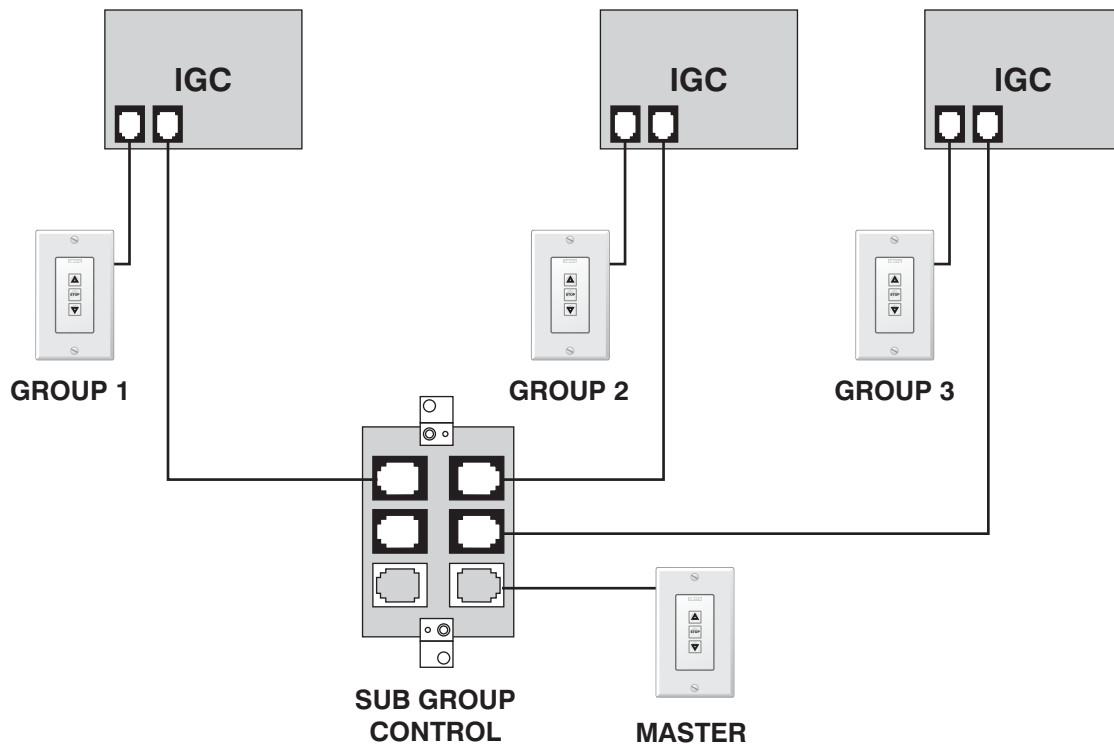

TYPICAL APPLICATION

SOMFY SYSTEMS, INC.
47 Commerce Drive
Cranbury, NJ 08512

SOMFY CANADA
6315 Shawson Drive, Unit #1
Mississauga, Ontario L5T1J2

SOMFY MEXICO S.A. De C.V.
Calle 3 No.47, Loc.E-5
Fracc Ind. Alce Blanco
Nau., Edo. de Mex C.P. 53370, Mex